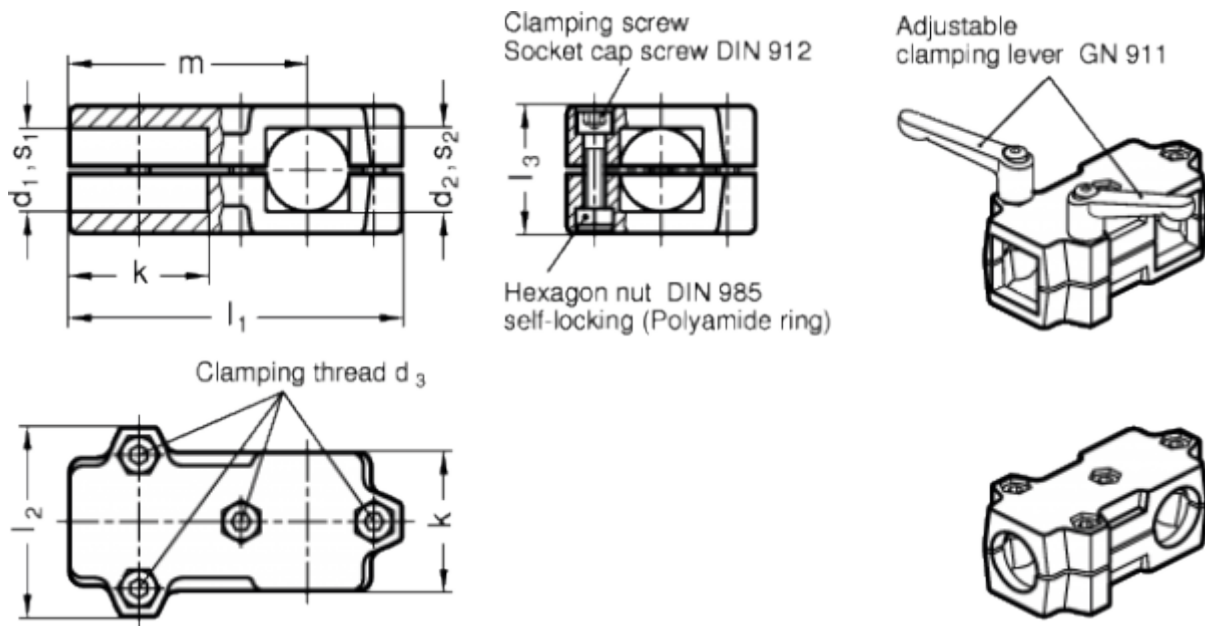

Article number: 20193B50B50762BL
 Description: E+G T-angle clamp
 GN 193-B50-B50-76-2-BL

Measures

Accessories = GN 911-M10-63	m	= -
d1 = 50	s1	= -
d2 = 50	s2	= -
d3 = M10	Weight in (g) = 1104	
k = 76		
l1 = 176		
l2 = 98		
l3 = 70		